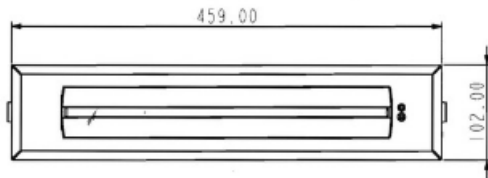

SCALE 0.200