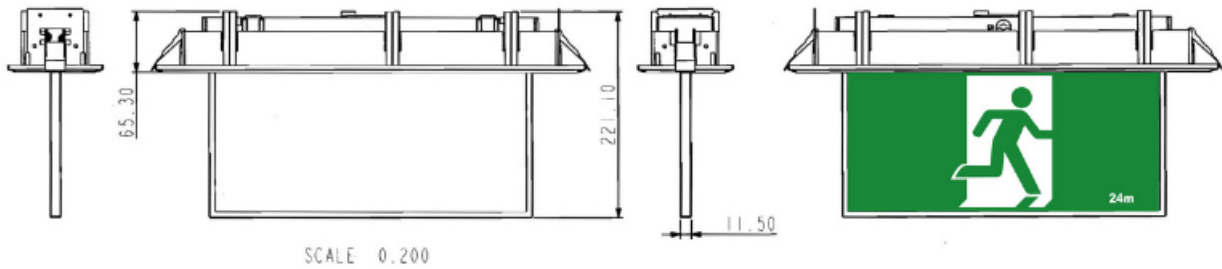

SMARTSPARKY

POWERED BY RAPID LED

SCALE 0.200